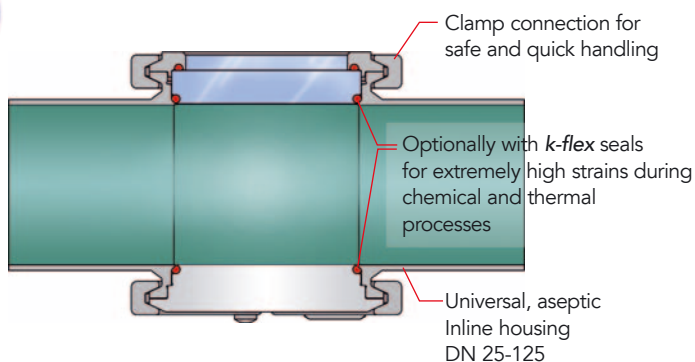

SO EVERYTHING KEEPS FLOWING

Indulge yourself in the perfect view!

BestControl Inline housing for measuring and control systems

With the new Kieselmann **BestControl** Inline housings and the respective measuring and control systems, you will always have a complete overview over your medium. The optimised housing form offers universal connection possibilities and can be cleaned safely by means of the CIP/SIP method. In combination with the Kieselmann *k-flex* sealing elements, the service intervals can also be extended considerably.

Technical data

Material	1.4404/316 e-polished DIN 11850 series 2
Pipe connection sizes	DN 25, DN 40, DN 50, DN 65, DN 80, DN 100, DN 125
	Welding connection standard Further pipe connections optional
	2 apparatus connections with clamp connection
Sealings	EPDM (FDA) <i>k-flex</i> (FDA) sterilisation 140°C
Surface in product contact	Ra ≤ 0,8 µm